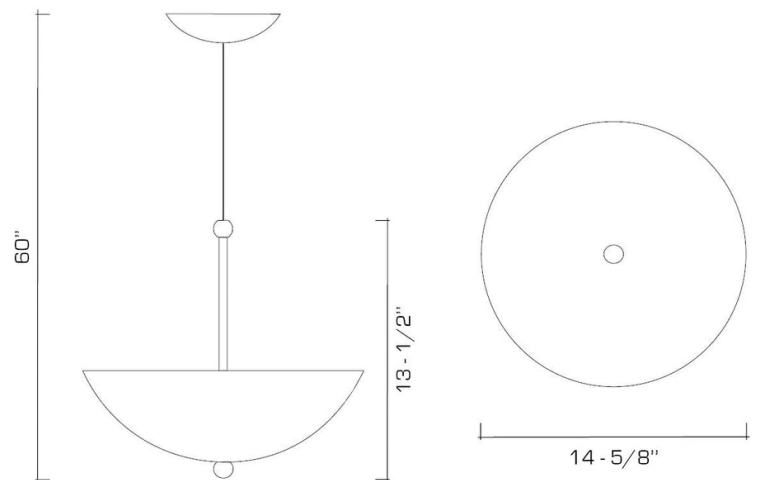

REMAINS LIGHTING COMPANY

UP BOWL PENDANT WITH SOLID SHADE

COMMUNE COLLECTION

A sleek brass inverted dome pendant with a solid shade, suspended by an adjustable black fabric cord. Commune's slash collection is inspired by Viennese Secession, French 1950's and Milanese modernist designs as seen through a California lens.

DIMENSIONS

Minimum height: 18"
Overall: 14-5/8" diameter

APPLICATION

UL listed for use in dry environments

LAMPING

2 Edison sockets, maximum 75 watts per socket

OPTIONS

Custom heights and additional finishes available upon request.
Contact us to learn more about customization options.

AVAILABLE FINISHES

$2385 Polished Brass

$2595 Dark Waxed Bronze, Polished Nickel