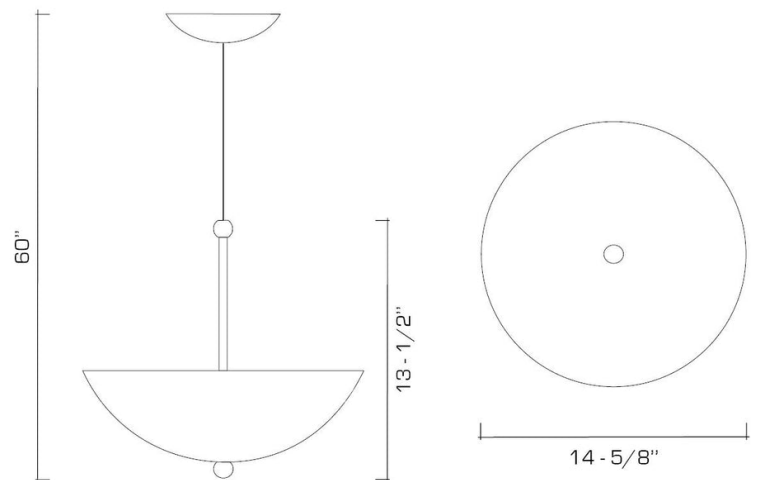

REMAINS LIGHTING COMPANY

UP BOWL PENDANT WITH SOLID SHADE

COMMUNE COLLECTION

A sleek brass inverted dome pendant with a solid shade, suspended by an adjustable black fabric cord. Commune's slash collection is inspired by Viennese Secession, French 1950's and Milanese modernist designs as seen through a California lens.

DIMENSIONS

Minimum height: 18"

Overall: 14-5/8" diameter

APPLICATION

UL listed for use in dry environments

LAMPING

2 Edison sockets, maximum 75 watts per socket
A19 Edison bulb recommended

OPTIONS

Custom heights and additional finishes available upon request.

Contact us to learn more about customization options.

AVAILABLE FINISHES

$2385 Polished Brass

$2595 Dark Waxed Bronze, Polished Nickel