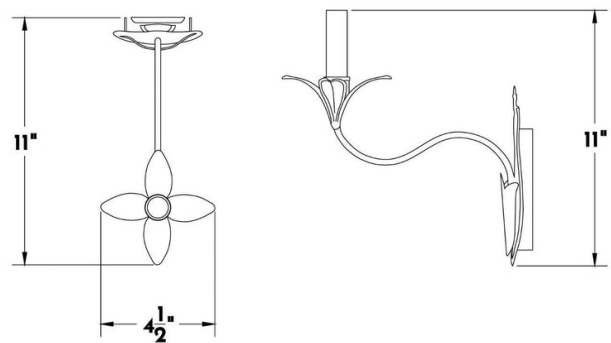

### DIMENSIONS

Overall: 11" h. x 4-1/2" w. x 11" d.

### JUNCTION BOX

2" x 3" Vertical junction box

### OPTIONS

Download our Finish Guide to view standard product options.

LED bulb (maximum 6 watts) recommended with optional wax sleeves.

Also available in White Tole without gold leaf upon request.

Contact us to learn more about customization options.