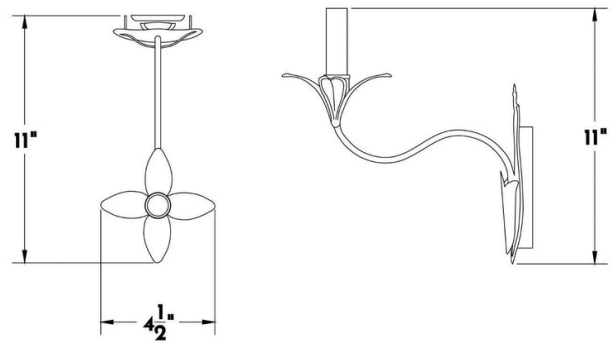

DIMENSIONS

Overall: 11" h. x 4-1/2" w. x 11" d.

APPLICATION

UL listed for use in dry or damp environments.

LAMPING

Single Candelabra socket, maximum 60 watts

JUNCTION BOX

2" x 3" Vertical junction box

OPTIONS

Download our Finish Guide to view standard product options.

LED bulb (maximum 6 watts) recommended with optional wax sleeves.

Also available in White Tole without gold leaf upon request.

Contact us to learn more about customization options.