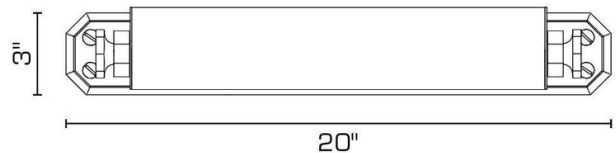

### DIMENSIONS

Overall (extended): 3" h. x 20" w. x 8-3/4" d.  
Shade: 3" h.

### OPTIONS

Split Backplates offered in 2" h. x 3" w. (UL unavailable) or 3-1/2" h. x 4-1/2" w. for UL listing. Inquire for custom widths between 20" and 29". Maximum wattage may be affected by selected length. Contact us to learn more about customization options.