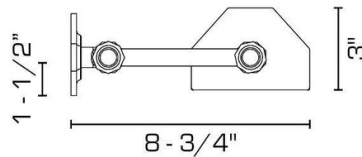

### DIMENSIONS

Overall (extended): 3" h. x 20" w. x 8-3/4" d.  
Shade: 3" h.

### OPTIONS

Split Backplates offered in 2" h. x 3" w. (UL unavailable) or 3-1/2" h. x 4-1/2" w. for UL listing. Inquire for custom widths between 20" and 29". Maximum wattage may be affected by selected length. Contact us to learn more about customization options.