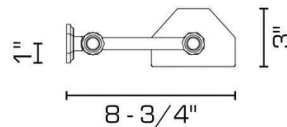

DIMENSIONS

Overall (extended): 3" h. x 30" w. x 8-3/4" d.

Backplate: 2" h. x 3" w.

Shade: 3" h.

LAMPING

3 Edison sockets, maximum 75 watts per socket

Also available with 3 GU24 sockets

T10 Edison tube bulb recommended

OPTIONS

Large 3-1/2" h. x 4-1/2" w. backplate available for UL listing.

Inquire for custom widths between 30" and 38".

Maximum wattage may be affected by selected length.

Contact us to learn more about customization options.