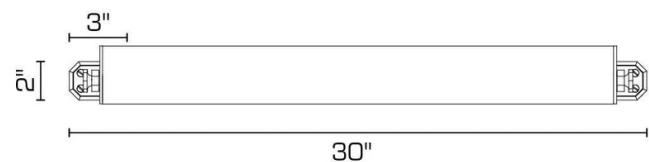

DIMENSIONS

Overall (extended): 3" h. x 30" w. x 8-3/4" d.

Backplate: 2" h. x 3" w.

Shade: 3" h.

LAMPING

3 Edison sockets, maximum 75 watts per socket

Also available with 3 GU24 sockets

T10 Edison tube bulb recommended

OPTIONS

Large 3-1/2" h. x 4-1/2" w. backplate available for UL listing.

Inquire for custom widths between 30" and 38".

Maximum wattage may be affected by selected length.

Contact us to learn more about customization options.