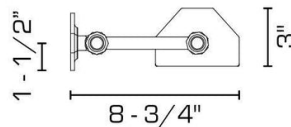

OPTIONS

Split Backplates offered in 2" h. x 3" w. (UL unavailable) or 3-1/2" h. x 4-1/2" w. for UL listing. Inquire for custom widths between 30" and 38". Maximum wattage may be affected by selected length.

Contact us to learn more about customization options.