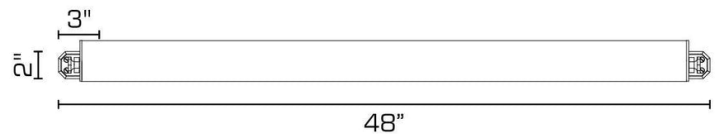

### DIMENSIONS

Overall (extended): 3" h. x 48" w. x 8-3/4" d.

Backplate: 2" h. x 3" w.

Shade: 3" h.

### LAMPING

4 Edison sockets, maximum 75 watts per socket

Also available with 4 GU24 sockets

T10 Edison tube bulb recommended

### OPTIONS

Larger 3-1/2" h. x 4-1/2" w. backplate available for UL listing.

Inquire for custom widths between 39" and 48".

Maximum wattage may be affected by selected length.

Contact us to learn more about customization options.