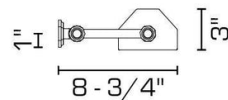

### DIMENSIONS

Overall (extended): 3" h. x 48" w. x 8-3/4" d.

Backplate: 2" h. x 3" w.

Shade: 3" h.

### LAMPING

4 Edison sockets, maximum 75 watts per socket

Also available with 4 GU24 sockets

T10 Edison tube bulb recommended

### OPTIONS

Larger 3-1/2" h. x 4-1/2" w. backplate available for UL listing.

Inquire for custom widths between 39" and 48".

Maximum wattage may be affected by selected length.

Contact us to learn more about customization options.