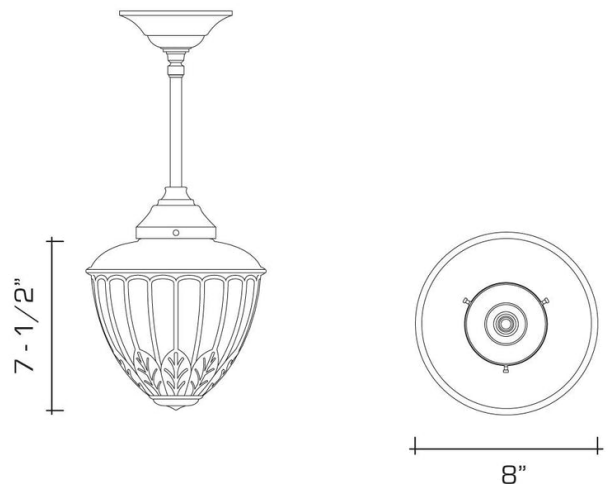

REMAINS LIGHTING COMPANY

SOPHIA PENDANT

REMAINS LIGHTING CO. COLLECTION

A white cased glass pendant fixture with foliate detail and fluting, suspended from solid brass hardware with your choice of oval link chain or 3/4" diameter smooth stem.

DIMENSIONS

Minimum height (flush mounted): 11-3/4"

Minimum height (with hangstraight): 13"

Minimum height (with one link of chain): 16"

Glass: 7-1/2" h. x 8" diameter

APPLICATION

UL listed for use in dry or damp environments.

LAMPING

Single Edison socket, maximum 100 watts

Also available with single GU24 socket

OPTIONS

Custom heights available.

Contact us to learn more about customization options.

AVAILABLE FINISHES

\$870 Polished Brass