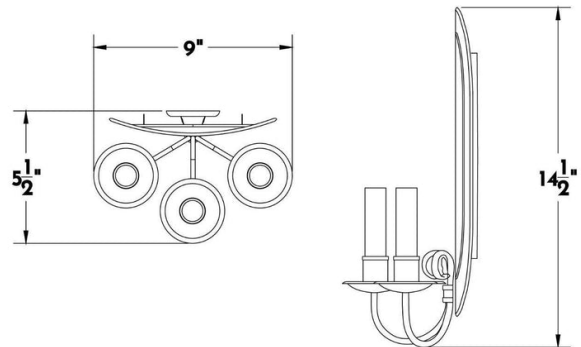

OVAL FLEMISH TRIPLE SCONCE

SCOFIELD LIGHTING COLLECTION

An oval backed three light tin wall sconce, based on a 1750's Flemish fixture. Designed and manufactured by Scofield Lighting.

DIMENSIONS

Overall: 14-1/2" h. x 9" w. x 5-1/2" d.

APPLICATION

UL listed for use in dry or damp environments.

LAMPING

3 Candelabra sockets, maximum 60 watts per socket

JUNCTION BOX

2" x 3" Vertical junction box

OPTIONS

Download our Finish Guide to view standard product options.

LED bulbs (maximum 6 watts) recommended with optional wax sleeves.

Also available in White Tole without gold leaf upon request.

Contact us to learn more about customization options.

AVAILABLE FINISHES

$1260 Aged Tin

$1650 White Tole and White Gold Leaf, White Tole and Yellow Gold Leaf