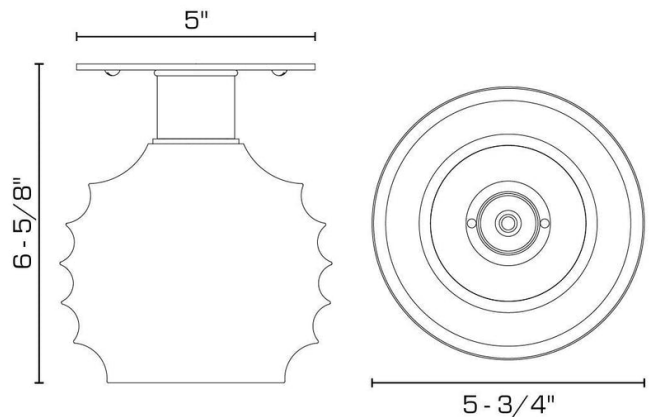

REMAINS LIGHTING COMPANY

MOLECULE FLUSH MOUNT WITH BEEHIVE GLASS

REMAINS LIGHTING CO. COLLECTION

A flush mounted ceiling fixture with a simple disc and pipe mount, machined of solid brass, supporting a Beehive shade of hand blown Italian glass in Dusk, a translucent cool gray, or Sfumato, a clear to opal gradient.

DIMENSIONS

Overall: 6-5/8" h. x 5-3/4" diameter

Glass: 5" h. x 5-3/4" diameter

APPLICATION

UL listed for use in dry environments

LAMPING

Single Edison socket, maximum 100 watts

G16 Edison globe bulb recommended

OPTIONS

Compatible with other shades in our Italian Glass Collection.

Contact us to learn more about customization options

AVAILABLE FINISHES

$1010 Polished Brass

$1095 Burnished Brass, Burnished Nickel, Dark Waxed Bronze, Polished Nickel

$1205 Antique Brass, Dark Pewter, German Silver, Light Pewter, Oil Rubbed Bronze, Satin Nickel