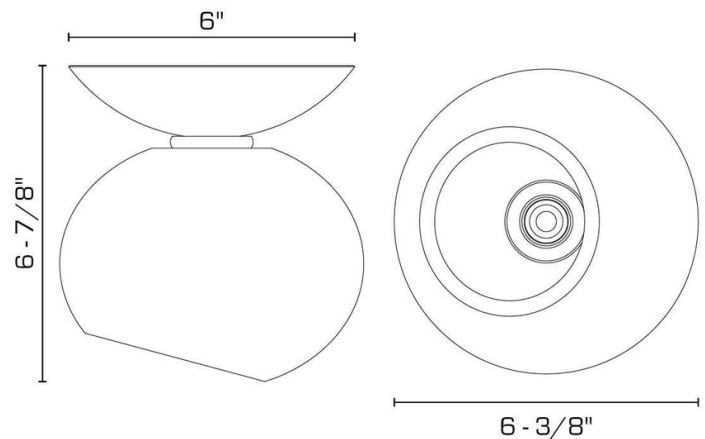

REMAINS LIGHTING COMPANY

MODERNE FLUSH MOUNT WITH DOLLOP GLASS

REMAINS LIGHTING CO. COLLECTION

A flush-mounted ceiling fixture with shallow domed profile in solid brass, supporting a dollop-of-cream form shade of hand blown Italian glass in Sfumato, a clear to opal gradient, or Dusk, a translucent cool gray.

DIMENSIONS

Overall: 6-7/8" h. x 6-3/8" diameter

Glass: 4-3/4" h. x 6-3/8" diameter

APPLICATION

UL listed for use in dry or damp environments.

LAMPING

Single Candelabra socket, maximum 60 watts
G16 Candelabra globe bulb recommended

OPTIONS

Compatible with other shades in our Italian Glass Collection.

Contact us to learn more about customization options.

AVAILABLE FINISHES

$990 Polished Brass

$1075 Burnished Brass, Burnished Nickel, Dark Waxed Bronze, Polished Nickel

$1140 Antique Brass, Dark Pewter, German Silver, Light Pewter, Satin Nickel