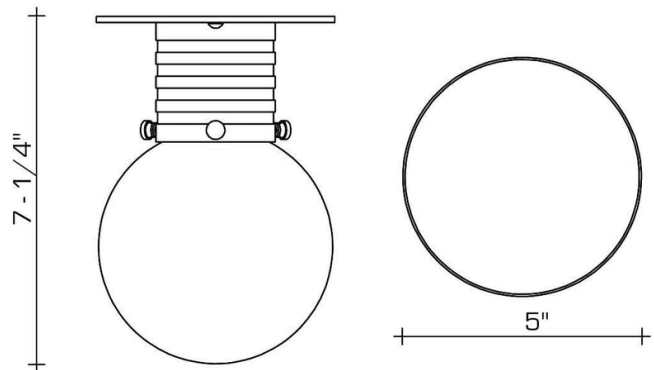

REMAINS LIGHTING COMPANY

MINI GLOBE FLUSH MOUNT

COMMUNE COLLECTION

A petite flush mount fixture with solid brass ribbed neck and a hand-blown white glass globe. Inspired by the works of Honsel, Lauritzen, and Weisdorf and the simplified forms found during the Functionalist design movement.

DIMENSIONS

Overall: 7-1/4" h. x 5" diameter

Canopy: 5" diameter

Glass: 5" diameter

APPLICATION

UL listed for use in dry or damp environments.

LAMPING

Single Candelabra socket, maximum 40 watts
B10 Candelabra torpedo bulb recommended

JUNCTION BOX

4" x 4" Ceiling junction box recommended

OPTIONS

Additional finishes available upon request.
Contact us to learn more about customization options.

AVAILABLE FINISHES

$740 Polished Brass

$825 Dark Waxed Bronze, Polished Nickel