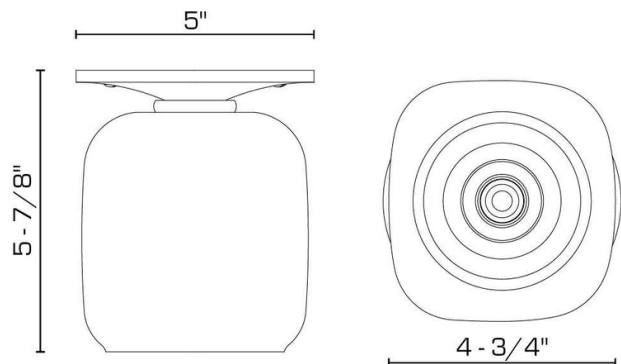

REMAINS LIGHTING COMPANY

MACCI FLUSH MOUNT WITH ICE CUBE GLASS

REMAINS LIGHTING CO. COLLECTION

A flush-mounted ceiling fixture with a gently tapered, solid brass mount, holding an Ice Cube shade of hand blown Italian glass in Sfumato, a clear to opal gradient, or Dusk, a translucent cool gray.

DIMENSIONS

Overall: 5-7/8" h. x 5" diameter

Glass: 5" h. x 5" w. x 4-3/4" d.

APPLICATION

UL listed for use in dry or damp environments.

LAMPING

Single Candelabra socket, maximum 60 watts
G16 Candelabra globe bulb recommended

OPTIONS

Compatible with other shades in our Italian Glass Collection.

Contact us to learn more about customization options

AVAILABLE FINISHES

$1100 Polished Brass

$1185 Burnished Brass, Burnished Nickel, Dark Waxed Bronze, Polished Nickel

$1250 Antique Brass, Dark Pewter, German Silver, Light Pewter, Oil Rubbed Bronze, Satin Nickel