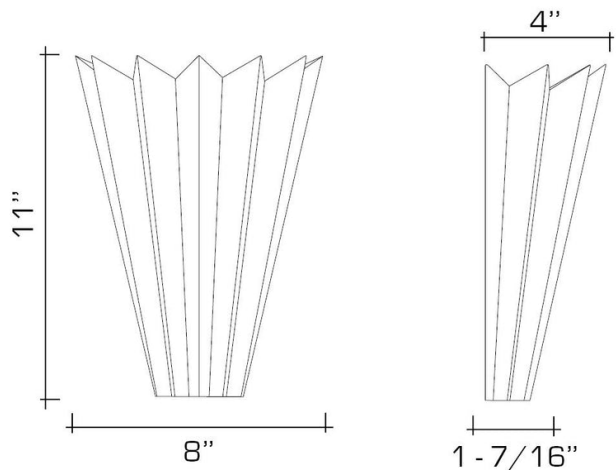

REMAINS LIGHTING COMPANY

FANLIGHT SCONCE

TONY DUQUETTE COLLECTION

A precisely pleated solid brass upright wall sconce, based on a French Art Deco original from the Tony Duquette archives, this sconce reflects Duquette's ongoing fascination with sunburst forms.

DIMENSIONS

Overall: 11" h. x 8" w. x 4" d.

APPLICATION

UL listed for use in dry environments

LAMPING

Single Candelabra socket, maximum 60 watts

JUNCTION BOX

2" x 3" Vertical junction box required

OPTIONS

Custom painted finishes and heights available. Contact us to learn more about customization options.

AVAILABLE FINISHES

$1120 Duquette Brass

$1385 Duquette Nickel

$1525 Duquette Antique Brass