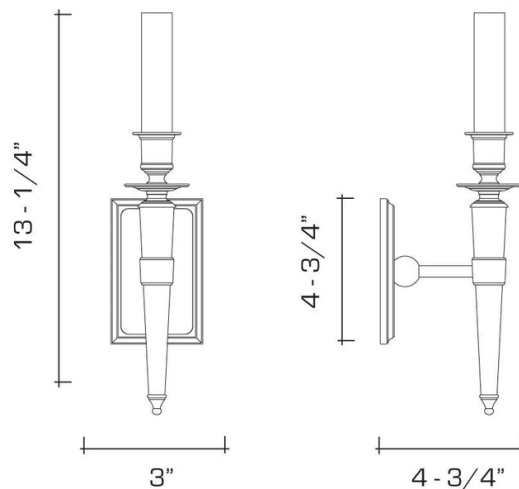

REMAINS LIGHTING COMPANY

ERIC SCONCE

REMAINS LIGHTING CO. COLLECTION

A single-light rectangular-backed torchiere sconce, precisely crafted from solid brass, with fine beading and rope-twist details.

DIMENSIONS

Overall: 13-1/4" h. x 3" w. x 4-3/4" d.

Backplate: 4-3/4" h. x 3" w.

APPLICATION

UL listed for use in dry environments

LAMPING

Single candelabra socket, maximum 60 watts
B10 Candelabra torpedo bulb recommended

JUNCTION BOX

2" x 3" vertical junction box recommended

OPTIONS

Contact us to learn more about customization options.

AVAILABLE FINISHES

$1620 Polished Brass

$1880 Burnished Brass, Burnished Nickel, Dark Waxed Bronze, Polished Nickel

$2045 Antique Brass, Dark Pewter, German Silver, Light Pewter, Oil Rubbed Bronze, Satin Nickel