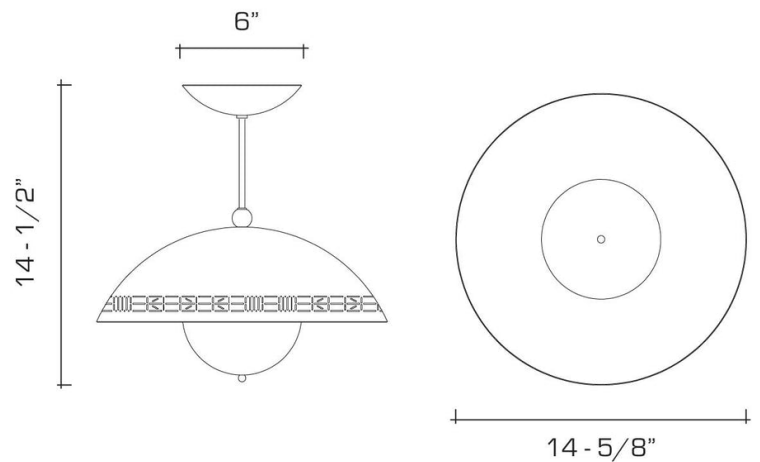

REMAINS LIGHTING COMPANY

DOME PENDANT

COMMUNE COLLECTION

A sleek solid brass dome pendant fixture with a blown glass globe and signature "slash" pierced rim, suspended from a brass dome canopy by an adjustable black fabric cord. Commune's slash collection is inspired by Viennese Secession, French 1950's and Milanese modernist designs as seen through a California lens.

DIMENSIONS

Minimum height: 14-1/2"

Shade: 14-5/8" diameter

Canopy: 1-5/8" h. x 6" diameter

Glass: 6" diameter

LAMPING

Single Edison socket, maximum 75 watts

G16 Edison globe bulb recommended

OPTIONS

Custom heights and additional finishes available upon request.

Contact us to learn more about customization options.

AVAILABLE FINISHES

$3075 Polished Brass

$3285 Dark Waxed Bronze, Polished Nickel