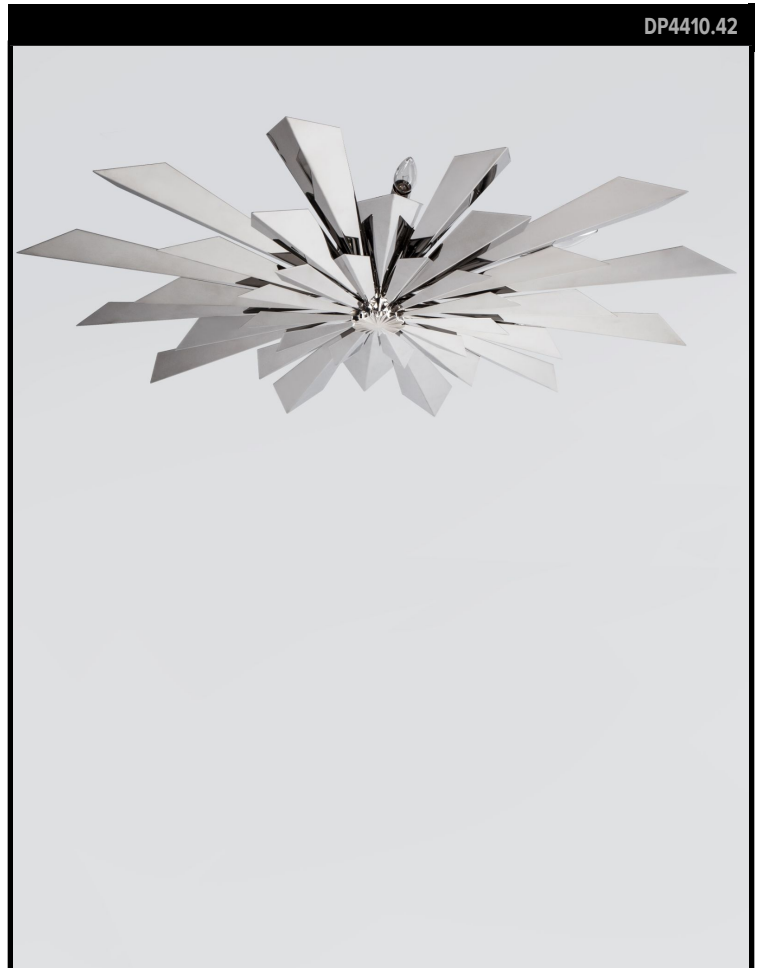

REMAINS LIGHTING COMPANY

CALIFORNIA SUNBURST CORONA 42 PENDANT

TONY DUQUETTE COLLECTION

A sunburst pendant fixture with solid brass rays reflecting light in a starburst pattern on the ceiling and walls and let slivers trace through the faceted bottom. Inspired by the sun motifs in Tony Duquette's "California Sunburst" stage curtain for the LA Music Center (1964) and his San Francisco Canticle of the Sun exhibition.

DIMENSIONS

Minimum height: 6-3/4"
Overall: 42" diameter

APPLICATION

UL listed for use in dry environments

LAMPING

6 Candelabra sockets, maximum 60 watts per socket

OPTIONS

Custom painted finishes and heights available. Contact us to learn more about customization options.