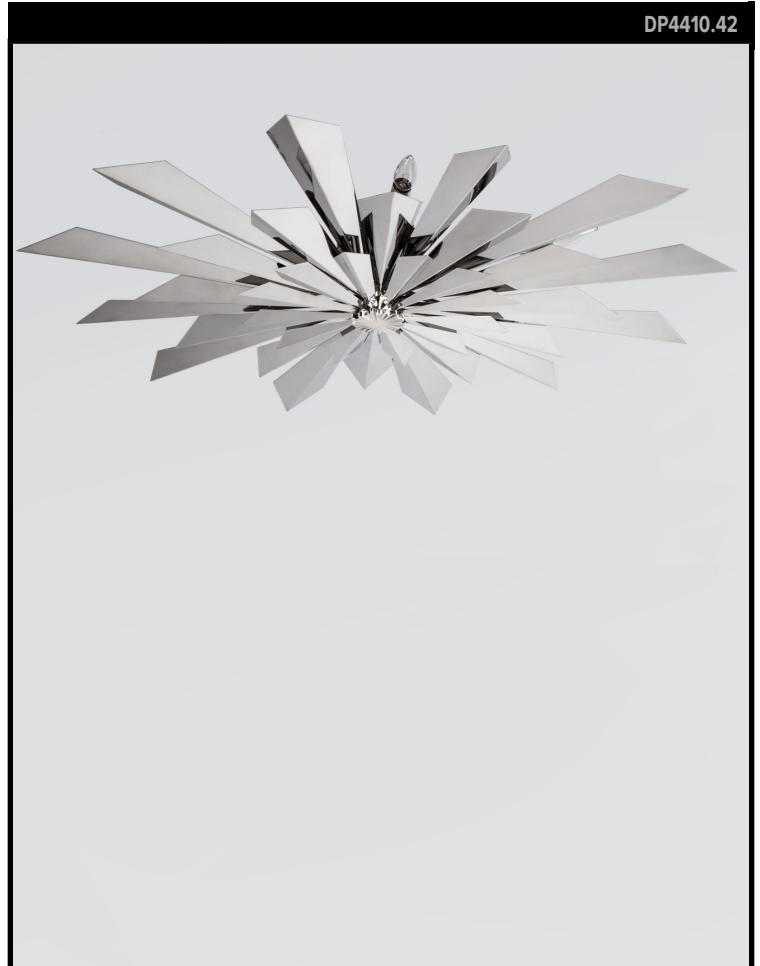

REMAINS LIGHTING COMPANY

CALIFORNIA SUNBURST CORONA 42 PENDANT

ARCHIVE COLLECTION

From the Remains Archive. From the Remains Archive. A sunburst pendant fixture with solid brass rays reflecting light in a starburst pattern on the ceiling and walls and let slivers trace through the faceted bottom. Inspired by the sun motifs in Tony Duquette's "California Sunburst" stage curtain for the LA Music Center (1964) and his San Francisco Canticle of the Sun exhibition. Our Archive Collection consists of the best examples of previous custom projects & historic fixtures from our collection. They are made available as inspiration for recreation or inclusion in custom projects. Our Archive Collection consists of the best examples of previous custom projects & historic fixtures from our collection. They are made available as inspiration for recreation or inclusion in custom projects.

DIMENSIONS

Minimum height: 6-3/4"
Overall: 42" diameter

APPLICATION

UL listed for use in dry environments

LAMPING

6 Candelabra sockets, maximum 60 watts per socket

OPTIONS

AVAILABLE FINISHES
Contact us to learn about pricing, lead time, and customization options.

$8060 Duquette Brass

$8245 Duquette Nickel

$8945 Duquette Antique Brass