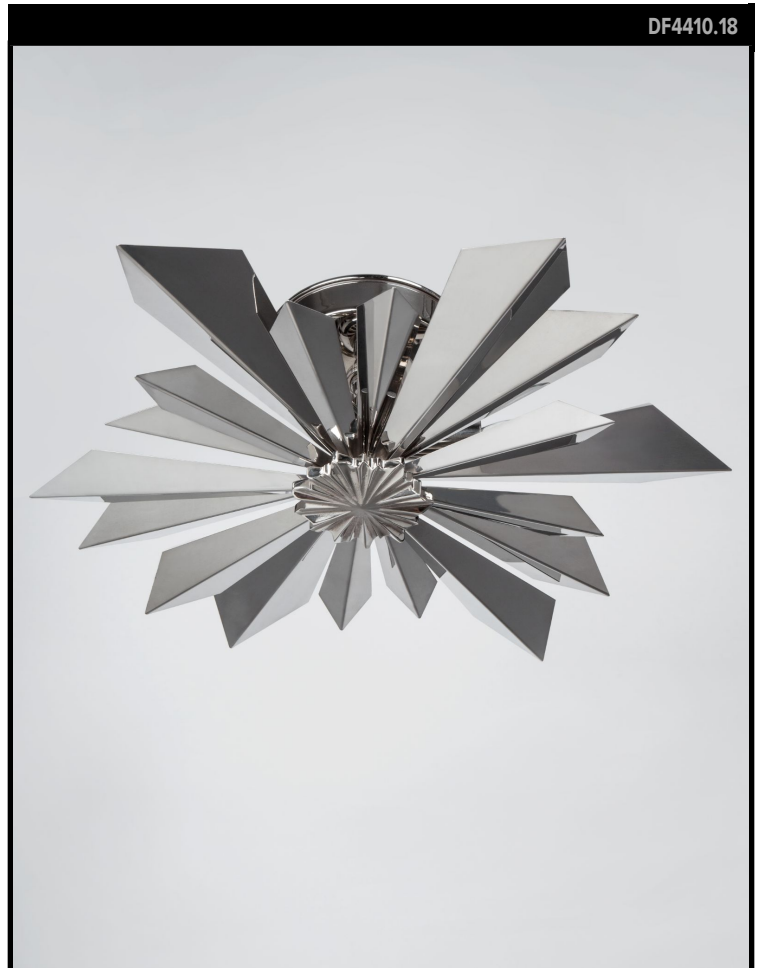

REMAINS LIGHTING COMPANY

CALIFORNIA SUNBURST 18 FLUSH MOUNT

TONY DUQUETTE COLLECTION

A sunburst flush mounted ceiling fixture with solid brass rays reflecting light in a starburst pattern on the ceiling and walls and let slivers trace through the faceted bottom. Inspired by the sun motifs in Tony Duquette's "California Sunburst" stage curtain for the LA Music Center (1964) and his San Francisco Canticle of the Sun exhibition.

DIMENSIONS

Overall: 5" h. x 18" diameter

APPLICATION

UL listed for use in dry environments

LAMPING

3 Candelabra sockets, maximum 60 watts per socket

OPTIONS

Custom painted finishes and heights available. Contact us to learn more about customization options.