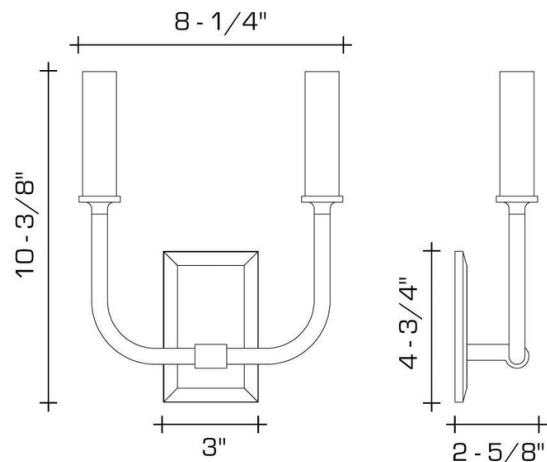

DIMENSIONS

Overall: 10-3/8" h. x 8-1/4" w. x 2-5/8" d.
Backplate: 4-3/4" h. x 3" w.

APPLICATION

UL listed for use in dry environments

LAMPING

2 Candelabra sockets, maximum 60 watts per socket
B10 Candelabra torpedo bulb recommended

JUNCTION BOX

2" x 3" vertical junction box recommended

OPTIONS

Contact us to learn more about customization options.

AVAILABLE FINISHES

- \$1190 Polished Brass
- \$1420 Burnished Brass, Burnished Nickel, Dark Waxed Bronze, Polished Nickel
- \$1575 Antique Brass, Dark Pewter, German Silver, Light Pewter, Oil Rubbed Bronze, Satin Nickel