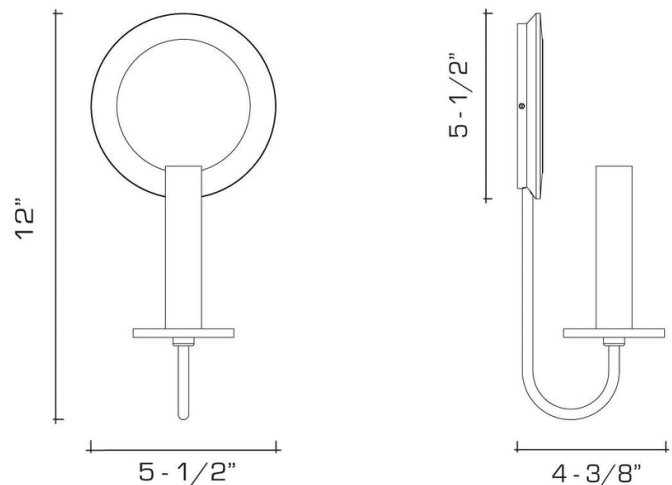

REMAINS LIGHTING COMPANY

VICKERS SCONCE

REMAINS LIGHTING CO. COLLECTION

This solid brass single-arm sconce has a delicate bevel on its backplate, creating a bullseye effect. The slender arm holds a wide and shallow waxpan.

DIMENSIONS

Overall: 12" h. x 5-1/2" w. x 4-3/8" d.
Backplate: 5-1/2" diameter

APPLICATION

UL listed for use in dry environments

LAMPING

Single Candelabra socket, maximum 60 watts

JUNCTION BOX

2" x 3" Vertical junction box recommended

OPTIONS

Contact us to learn more about customization options.

AVAILABLE FINISHES

$1135 Polished Brass

$1330 Burnished Brass, Burnished Nickel, Dark Waxed Bronze, Polished Nickel

$1410 Antique Brass, Dark Pewter, German Silver, Light Pewter, Oil Rubbed Bronze, Satin Nickel