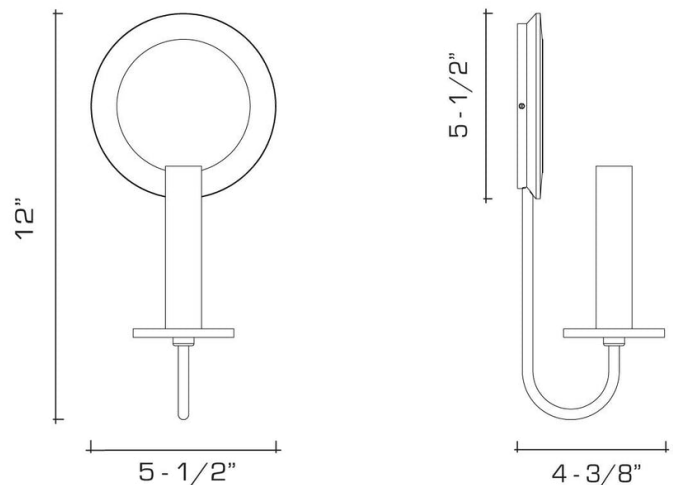

REMAINS LIGHTING COMPANY

VICKERS SCONCE

REMAINS LIGHTING CO. COLLECTION

This solid brass single-arm sconce has a delicate bevel on its backplate, creating a bullseye effect. The slender arm holds a wide and shallow waxpan.

DIMENSIONS

Overall: 12" h. x 5-1/2" w. x 4-3/8" d.
Backplate: 5-1/2" diameter

APPLICATION

UL listed for use in dry environments

LAMPING

Single Candelabra socket, maximum 60 watts
B10 Candelabra torpedo bulb recommended

JUNCTION BOX

2" x 3" Vertical junction box recommended

OPTIONS

Contact us to learn more about customization options.

AVAILABLE FINISHES

- $1135 Polished Brass
- $1330 Burnished Brass, Burnished Nickel, Dark Waxed Bronze, Polished Nickel
- $1410 Antique Brass, Dark Pewter, German Silver, Light Pewter, Oil Rubbed Bronze, Satin Nickel