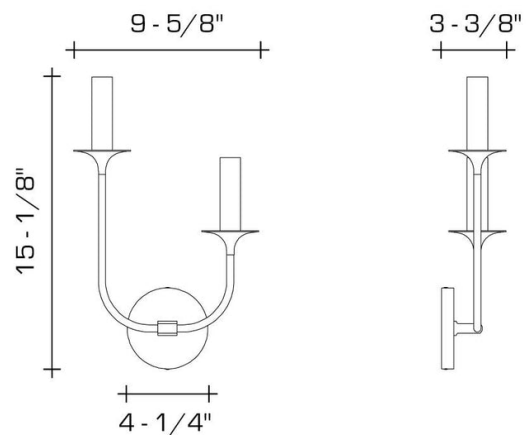

REMAINS LIGHTING COMPANY

VERONIQUE UNEVEN SCONCE

REMAINS LIGHTING CO. COLLECTION

A double light solid brass sconce with crisp circular backplate and two uneven height slim arms which flare into the bell of the candle cups. Inspired by classic French Moderne designs, the Veronique family embraces pure, sleek, simple forms. Often used as a left and right facing pair.

DIMENSIONS

Overall: 15-1/8" h. x 9-5/8" w. x 3-3/8" d.

Backplate: 4-1/4" diameter

APPLICATION

UL listed for use in dry environments

LAMPING

2 candelabra sockets, maximum 60 watts per socket

Also available with 2 Edison sockets

B10 Candelabra torpedo bulb recommended

JUNCTION BOX

2" x 3" vertical junction box required

OPTIONS

Contact us to learn more about customization options.

AVAILABLE FINISHES

\$1225 Polished Brass

\$1465 Burnished Brass, Burnished Nickel, Dark Waxed Bronze, Polished Nickel