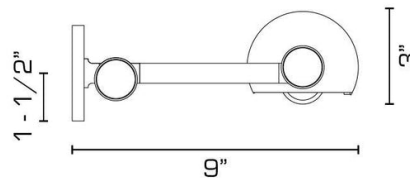

### DIMENSIONS

Overall (extended): 3" h. x 20" w. x 9" d.

### JUNCTION BOX

2" x 3" Horizontal junction box recommended

### OPTIONS

Inquire for custom widths between 20" and 29".  
Maximum wattage may be affected by selected length.

Contact us to learn more about customization options.