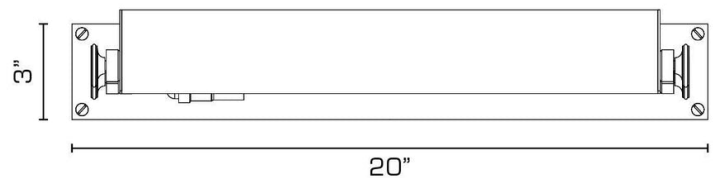

### DIMENSIONS

Overall (extended): 3" h. x 20" w. x 9" d.

### JUNCTION BOX

2" x 3" Horizontal junction box recommended

### OPTIONS

Inquire for custom widths between 20" and 29".  
Maximum wattage may be affected by selected length.

Contact us to learn more about customization options.