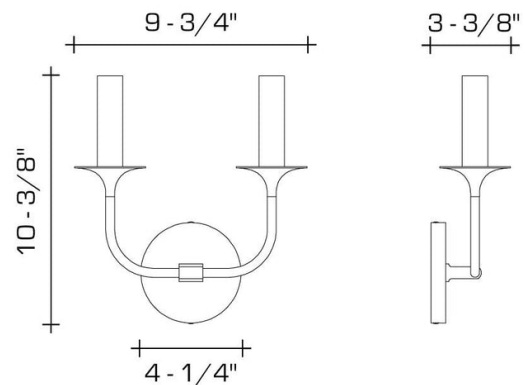

DIMENSIONS

Overall: 10-3/8" h. x 9-3/4" w. x 3-3/8" d.

Backplate: 4-1/4" diameter

APPLICATION

UL listed for use in dry environments

LAMPING

2 candelabra sockets, maximum 60 watts per socket

Also available with 2 Edison sockets

B10 Candelabra torpedo bulb recommended

JUNCTION BOX

2" x 3" vertical junction box required

OPTIONS

Contact us to learn more about customization options.

AVAILABLE FINISHES

\$1155 Polished Brass

\$1385 Burnished Brass, Burnished Nickel, Dark Waxed Bronze, Polished Nickel