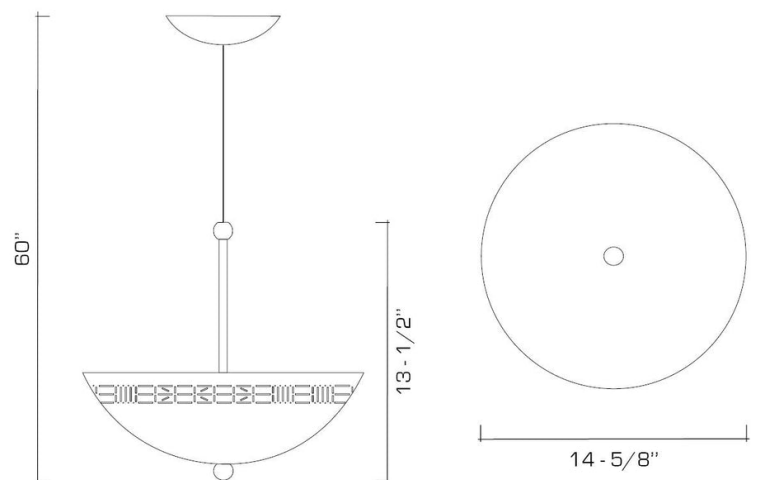

REMAINS LIGHTING COMPANY

UP BOWL PENDANT

COMMUNE COLLECTION

A sleek brass inverted dome pendant with Commune's signature "slash" pierced rim, suspended from a brass dome canopy by an adjustable black fabric cord. Commune's slash collection is inspired by Viennese Secession, French 1950's and Milanese modernist designs as seen through a California lens.

DIMENSIONS

Minimum height: 18"

Overall: 14-5/8" diameter

APPLICATION

UL listed for use in dry environments

LAMPING

2 Edison sockets, maximum 75 watts per socket

OPTIONS

Custom heights and additional finishes available upon request.

Contact us to learn more about customization options.

AVAILABLE FINISHES

$3015 Polished Brass

$3225 Dark Waxed Bronze, Polished Nickel