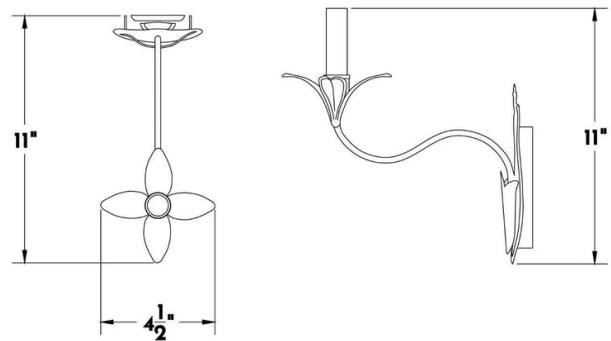

### DIMENSIONS

Overall: 11" h. x 4-1/2" w. x 11" d.

### JUNCTION BOX

2" x 3" Vertical junction box

### OPTIONS

Download our Finish Guide to view standard product options.

LED bulb (maximum 6 watts) recommended with optional wax sleeves.

Also available in White Tole without gold leaf upon request.

Contact us to learn more about customization options.