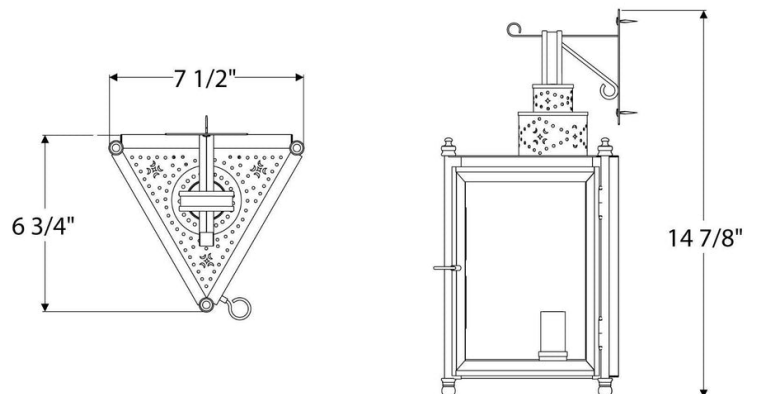

#### DIMENSIONS

Overall: 14-7/8" h. x 7-1/2" w. x 6-3/4" d.

#### JUNCTION BOX

2" x 3" Vertical junction box

#### OPTIONS

Download our Finish Guide to view standard product options.

LED bulb (maximum 6 watts) recommended with optional wax sleeves.

Contact us to learn more about customization options.