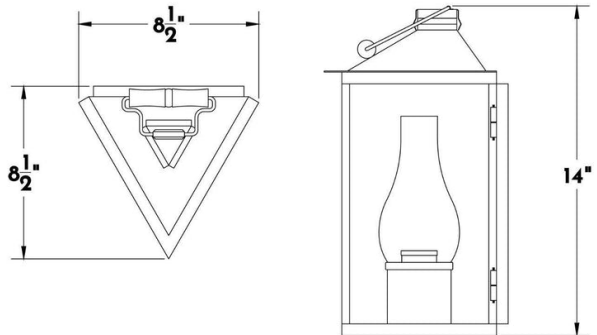

AVAILABLE FINISHES

$2045 Natural Copper

$2220 Black Lacquer, Bronze Lacquer, Bronzed Copper

$2370 Brushed Bronzed Copper, Oxidized Copper