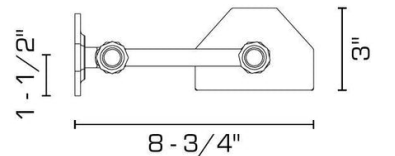

### DIMENSIONS

Overall (extended): 3" h. x 12" w. x 8-3/4" d.  
Shade: 3" h.

### OPTIONS

Split Backplates offered in 2" h. x 3" w. (UL unavailable) or 3-1/2" h. x 4-1/2" w. for UL listing. Inquire for custom widths between 11" and 19". Maximum wattage may be affected by selected length. Contact us to learn more about customization options.