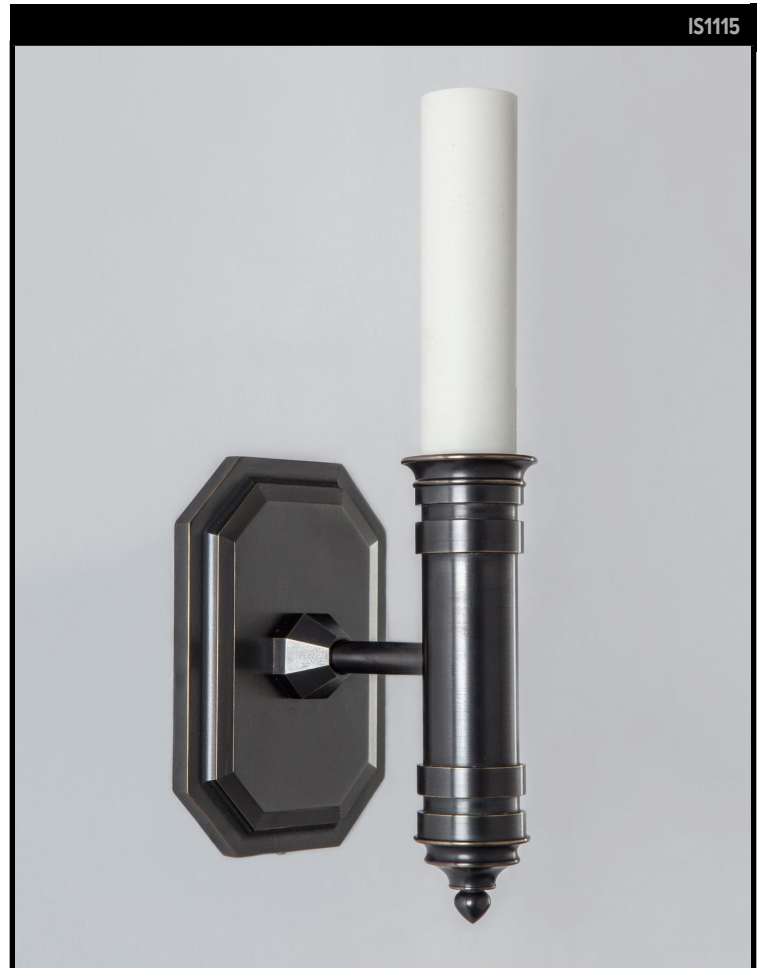

REMAINS LIGHTING COMPANY

TESS SCONCE

REMAINS LIGHTING CO. COLLECTION

A turned and cut brass single-arm torchiere sconce with a banded column and chamfered rectangular backplate.

DIMENSIONS

Overall: 9" h. x 3-1/4" w. x 3-3/4" d.

Backplate: 4-5/8" h. x 3-1/4" w.

APPLICATION

UL listed for use in dry environments

LAMPING

Single candelabra socket, maximum 60 watts
B10 Candelabra torpedo bulb recommended

JUNCTION BOX

2" x 3" vertical junction box recommended

OPTIONS

Contact us to learn more about customization options.