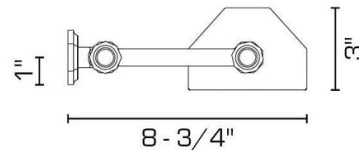

DIMENSIONS

Overall (extended): 3" h. x 20" w. x 8-3/4" d.

Backplate: 2" h. x 3" w.

Shade: 3" h.

LAMPING

2 Edison sockets, maximum 75 watts per socket

Also available with 2 GU24 sockets

T10 Edison tube bulb recommended

OPTIONS

Large 3-1/2" h. x 4-1/2" w. backplate available for UL listing.

Inquire for custom widths between 20" and 29".

Maximum wattage may be affected by selected length.

Contact us to learn more about customization options.