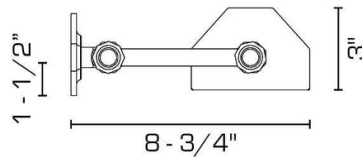

AVAILABLE FINISHES

$4390 Polished Brass

$4795 Burnished Brass, Burnished Nickel, Dark Waxed Bronze, Polished Nickel

$5115 Antique Brass, Dark Pewter, German Silver, Light Pewter, Oil Rubbed Bronze, Satin Nickel