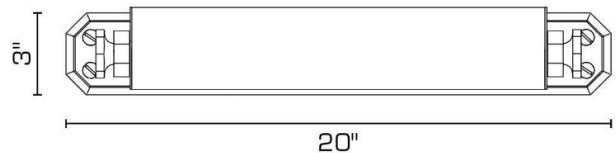

REMAINS LIGHTING COMPANY

TESS MEDIUM PICTURE LIGHT

REMAINS LIGHTING CO. COLLECTION

A sophisticated and versatile solid brass bookcase and picture light with chamfered backplate and picture light with chamfered backplate and strong faceted shade, pleasing, extraordinary quality details and movement.

DIMENSIONS

Overall (extended): 3" h. x 20" w. x 8-3/4" d.
Shade: 3" h.

LAMPING

2 Edison sockets, maximum 75 watts per socket
Also available with 2 GU24 sockets
T10 Edison tube bulb recommended

OPTIONS

Split Backplates offered in 2" h. x 3" w. (UL unavailable) or 3-1/2" h. x 4-1/2" w. for UL listing. Inquire for custom widths between 20" and 29". Maximum wattage may be affected by selected length.

Contact us to learn more about customization options.

AVAILABLE FINISHES

$4390 Polished Brass

$4795 Burnished Brass, Burnished Nickel, Dark Waxed Bronze, Polished Nickel

$5115 Antique Brass, Dark Pewter, German Silver, Light Pewter, Oil Rubbed Bronze, Satin Nickel