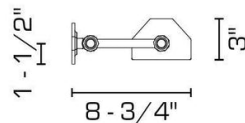

DIMENSIONS

Overall (extended): 3" h. x 48" w. x 8-3/4" d.

Shade: 3" h.

LAMPING

4 Edison sockets, maximum 75 watts per socket

Also available with 4 GU24 sockets

T10 Edison tube bulb recommended

OPTIONS

Split Backplates offered in 2" h. x 3" w. (UL unavailable) or 3-1/2" h. x 4-1/2" w. for UL listing. Inquire for custom widths between 39" and 48". Maximum wattage may be affected by selected length.

Contact us to learn more about customization options.