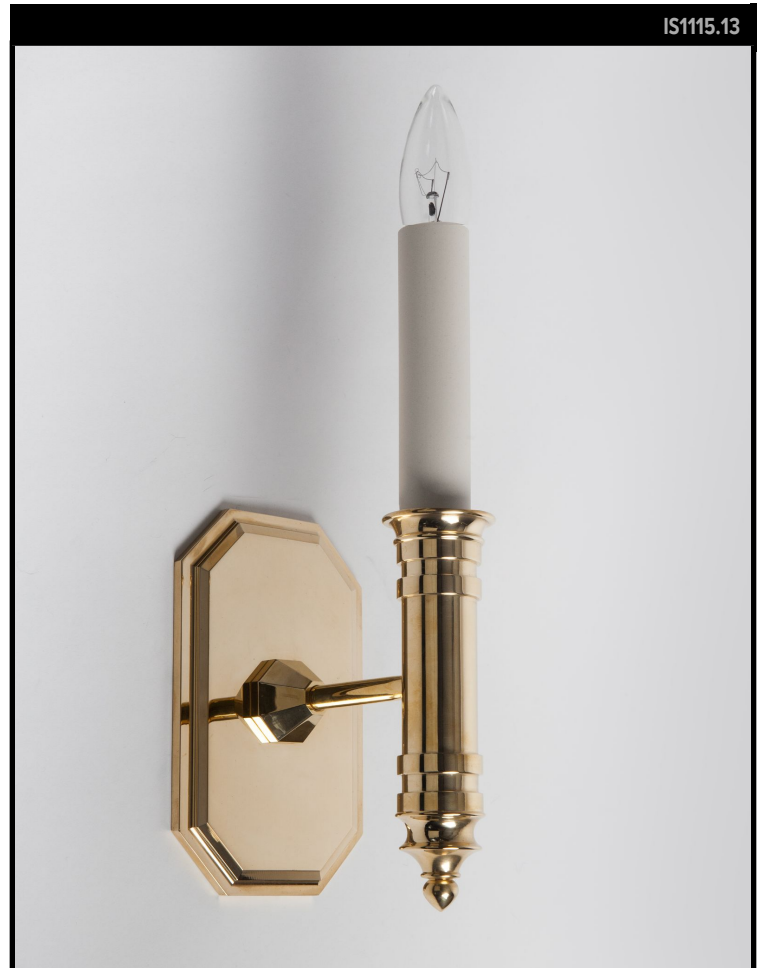

REMAINS LIGHTING COMPANY

TESS 13 SCONCE

REMAINS LIGHTING CO. COLLECTION

A turned and cut brass torchiere sconce with a banded column and chamfered rectangular backplate.

DIMENSIONS

Overall: 13-1/2" h. x 5" w. x 6-1/8" d.

Backplate: 8" h. x 5" w.

APPLICATION

UL listed for use in dry environments

LAMPING

Single Edison socket, maximum 75 watts
B10 Candelabra torpedo bulb recommended

JUNCTION BOX

2" x 3" vertical junction box recommended

OPTIONS

Contact us to learn more about customization options.