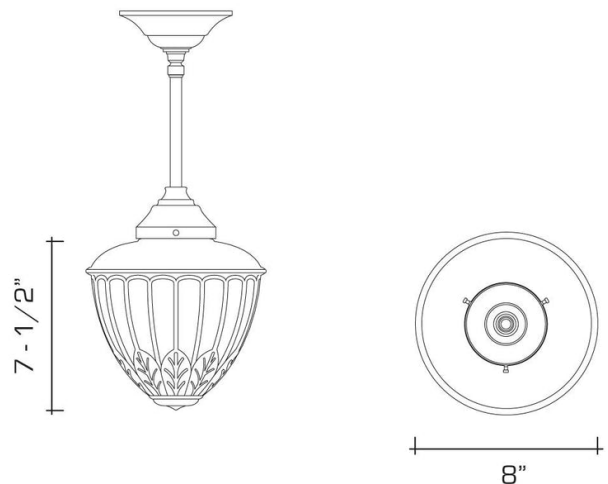

REMAINS LIGHTING COMPANY

SOPHIA PENDANT

REMAINS LIGHTING CO. COLLECTION

A white cased glass pendant fixture with foliate detail and fluting, suspended from solid brass hardware with your choice of oval link chain or 3/4" diameter smooth stem.

DIMENSIONS

Minimum height (flush mounted): 11-3/4"

Minimum height (with hangstraight): 13"

Minimum height (with one link of chain): 16"

Glass: 7-1/2" h. x 8" diameter

APPLICATION

UL listed for use in dry or damp environments.

LAMPING

Single Edison socket, maximum 100 watts

Also available with single GU24 socket

A15 Edison bulb recommended

OPTIONS

Custom heights available.

Contact us to learn more about customization options.

AVAILABLE FINISHES