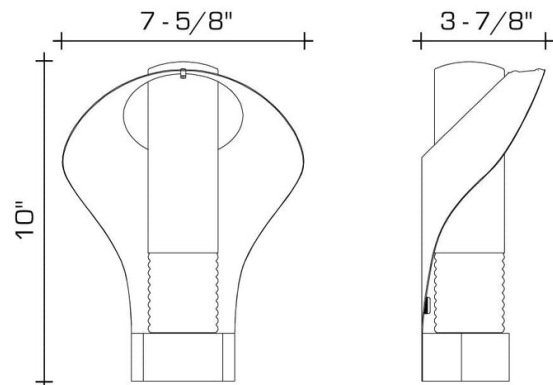

REMAINS LIGHTING COMPANY

PRESIDIO WALL LANTERN

REMAINS LIGHTING CO. COLLECTION

The Presidio Wall Lantern designed by Hart Howerton is a modern take on primitive form of a miner's lantern with a solid cast brass base, a swooping hand-formed reflector and a frosted glass cylinder lens.

DIMENSIONS

Overall: 10" h. x 7-5/8" w. x 3-7/8" d.

Backplate: 5" h. x 3-1/4" w.

Glass: 2-1/4" diameter

APPLICATION

UL listed for use in dry, damp, or wet environments.

LAMPING

Single Edison socket, maximum 40 watts

T10 Edison tube bulb recommended

JUNCTION BOX

2" x 3" Vertical junction box required

OPTIONS

Contact us to learn more about customization options.

AVAILABLE FINISHES

$1180 Polished Brass, Weathered Brass

$1245 Dark Waxed Bronze

$1375 Dark Iron, Polished Nickel