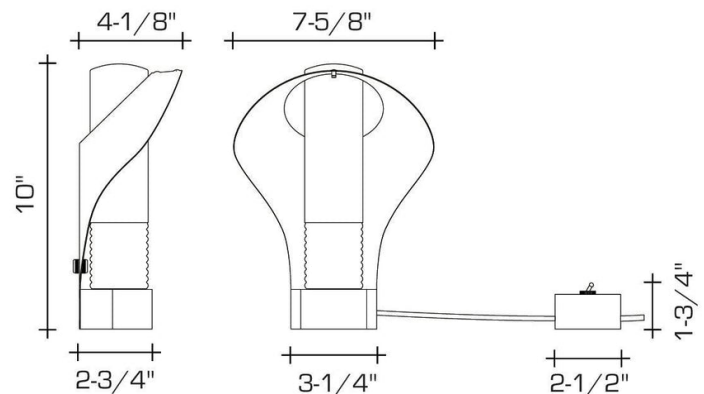

REMAINS LIGHTING COMPANY

PRESIDIO TABLE LAMP

REMAINS LIGHTING CO. COLLECTION

A solid cast brass base bound to a swooping hand-formed reflector that curves around a frosted glass lens, the Presidio Table Lamp is a modern take on the primitive form of a miner's lantern. Remains' solid brass "ingot" switch has a satisfyingly heavy feel and toggle action. Designed by Hart Howerton. The decorative brass switch sits 10" from the lamp base.

DIMENSIONS

Overall: 10" h. x 7-5/8" w. x 3-7/8" d.
Glass: 8-1/2" h. x 2-1/4" diameter

APPLICATION

UL listed for use in dry environments

LAMPING

Single Edison socket, maximum 40 watts
T10 Edison tube bulb recommended

OPTIONS

Also available with an inline black rocker switch.
Contact us to learn more about customization options.

AVAILABLE FINISHES

$1590 Polished Brass, Weathered Brass

$1790 Dark Waxed Bronze

$1995 Dark Iron, Polished Nickel