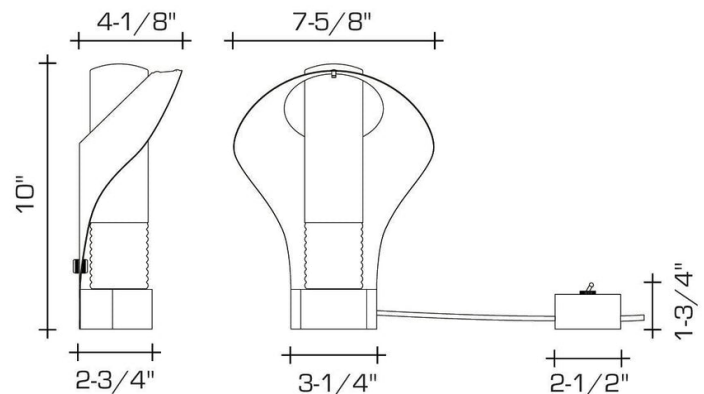

REMAINS LIGHTING COMPANY

PRESIDIO TABLE LAMP

REMAINS LIGHTING CO. COLLECTION

A solid cast brass base bound to a swooping hand-formed reflector that curves around a frosted glass lens, the Presidio Table Lamp is a modern take on the primitive form of a miner's lantern. Remains' solid brass "ingot" switch has a satisfyingly heavy feel and toggle action. Designed by Hart Howerton. The decorative brass switch sits 10" from the lamp base.

DIMENSIONS

Overall: 10" h. x 7-5/8" w. x 3-7/8" d.
Glass: 8-1/2" h. x 2-1/4" diameter

APPLICATION

UL listed for use in dry environments

LAMPING

Single Edison socket, maximum 40 watts
T9 Edison tube bulb recommended

OPTIONS

Also available with an inline black rocker switch.
Contact us to learn more about customization options.

AVAILABLE FINISHES

$1590 Polished Brass, Weathered Brass

$1790 Dark Waxed Bronze

$1995 Dark Iron, Polished Nickel