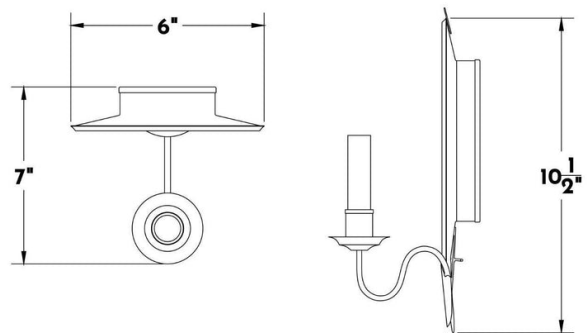

DIMENSIONS

Overall: 10-1/2" h. x 6" w. x 7" d.

APPLICATION

UL listed for use in dry or damp environments.

LAMPING

Single Candelabra socket, maximum 60 watts

JUNCTION BOX

2" x 3" Vertical junction box

OPTIONS

Download our Finish Guide to view standard product options.

LED bulb (maximum 6 watts) recommended with optional wax sleeves.

Also available in White Tole without gold leaf upon request.

Contact us to learn more about customization options.