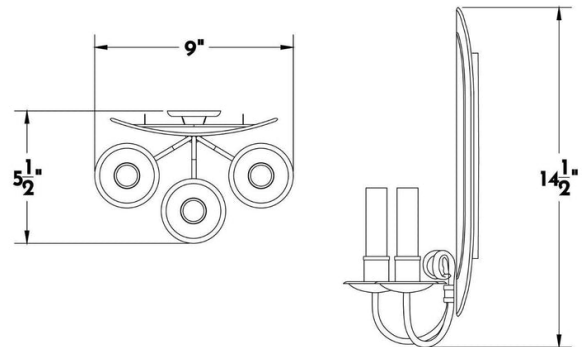

OVAL FLEMISH TRIPLE SCONCE

SCOFIELD LIGHTING COLLECTION

An oval backed three light tin wall sconce, based on a 1750's Flemish fixture. Designed and manufactured by Scofield Lighting.

DIMENSIONS

Overall: 14-1/2" h. x 9" w. x 5-1/2" d.

APPLICATION

UL listed for use in dry or damp environments.

LAMPING

3 Candelabra sockets, maximum 60 watts per socket
B10 Candelabra torpedo bulb recommended

JUNCTION BOX

2" x 3" Vertical junction box

OPTIONS

Download our Finish Guide to view standard product options.

LED bulbs (maximum 6 watts) recommended with optional wax sleeves.

Also available in White Tole without gold leaf upon request.

Contact us to learn more about customization options.