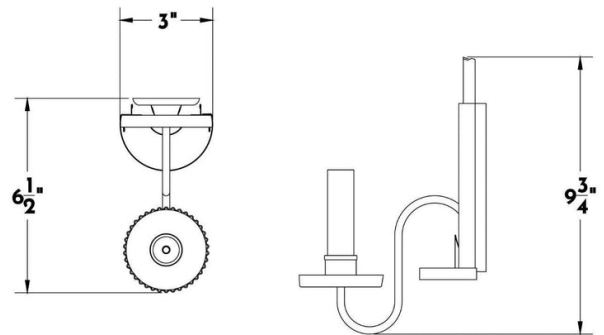

DIMENSIONS

Overall: 9-3/4" h. x 3" w. x 6-1/2" d.

APPLICATION

UL listed for use in dry or damp environments.

LAMPING

Single Candelabra socket, maximum 60 watts
B10 Candelabra torpedo bulb recommended

JUNCTION BOX

2" x 3" Vertical junction box

OPTIONS

Download our Finish Guide to view standard product options.

LED bulb (maximum 6 watts) recommended with optional wax sleeves.

Contact us to learn more about customization options.