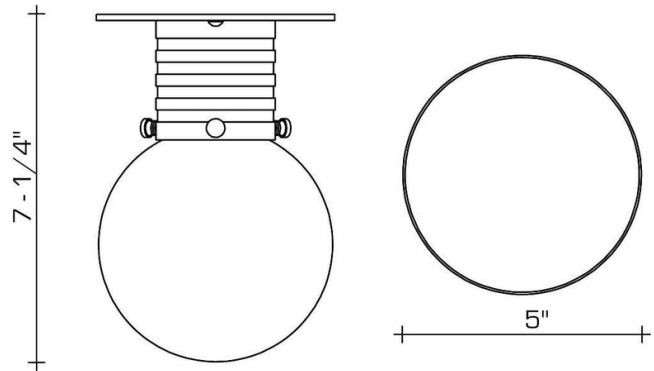

REMAINS LIGHTING COMPANY

MINI GLOBE FLUSH MOUNT

COMMUNE COLLECTION

A petite flush mount fixture with solid brass ribbed neck and a hand-blown white glass globe. Inspired by the works of Honsel, Lauritzen, and Weisdorf and the simplified forms found during the Functionalist design movement.

DIMENSIONS

Overall: 7-1/4" h. x 5" diameter

Canopy: 5" diameter

Glass: 5" diameter

APPLICATION

UL listed for use in dry or damp environments.

LAMPING

Single Candelabra socket, maximum 40 watts
B10 Candelabra torpedo bulb recommended

JUNCTION BOX

4" x 4" Ceiling junction box recommended

OPTIONS

Additional finishes available upon request.
Contact us to learn more about customization options.

AVAILABLE FINISHES

$740 Polished Brass

$825 Dark Waxed Bronze, Polished Nickel