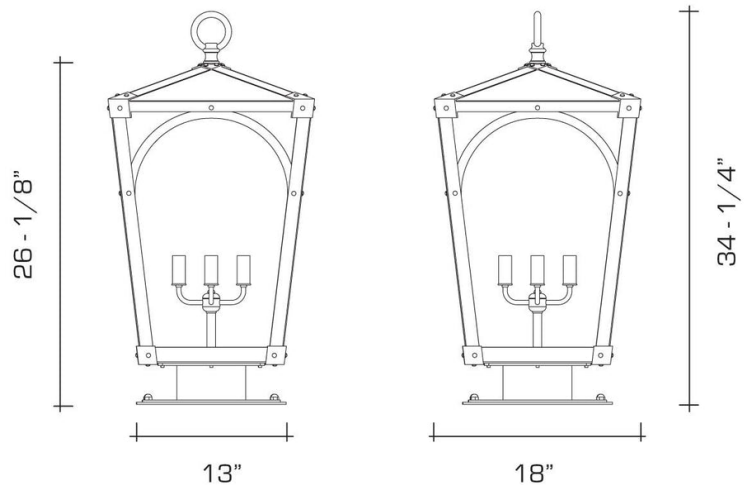

REMAINS LIGHTING COMPANY

MERCER 26 PIER LIGHT

REMAINS LIGHTING CO. COLLECTION

A tapered four-sided solid brass and glass pier lantern with arch-detailed panels and clean expressed joinery. Inspired by stable windows seen in the Pennsylvania countryside.

DIMENSIONS

Overall: 34-1/4" h. x 18" w. x 18" d.

Base: 13" w. x 13" d.

Body: 26-1/8" h.

APPLICATION

UL listed for use in dry, damp, or wet environments.

LAMPING

4 Candelabra sockets, maximum 60 watts per socket

Also available with 4 Edison sockets

B10 Candelabra torpedo bulb recommended

OPTIONS

Contact us to learn more about customization options.

AVAILABLE FINISHES

$12060 Polished Brass

$12605 Burnished Brass, Burnished Nickel, Dark Waxed Bronze, Polished Nickel

$13005 Antique Brass, Dark Pewter, Light Pewter, Oil Rubbed Bronze, Satin Nickel, Verdigris