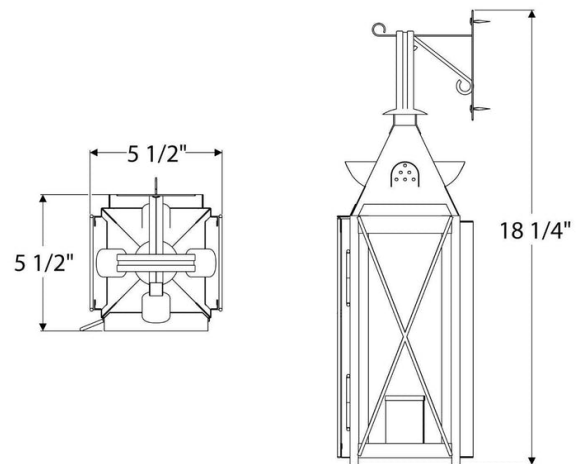

DIMENSIONS

Overall: 18-1/4" h. x 5-1/2" w. x 5-1/2" d.

APPLICATION

UL listed for use in dry or damp environments.

LAMPING

Single Candelabra socket, maximum 60 watts
Also available with single Edison socket
B10 Candelabra torpedo bulb recommended

JUNCTION BOX

2" x 3" Vertical junction box

OPTIONS

Download our Finish Guide to view standard product options.

Contact us to learn more about customization options.

AVAILABLE FINISHES

\$1820 Aged Tin

\$1850 Natural Copper