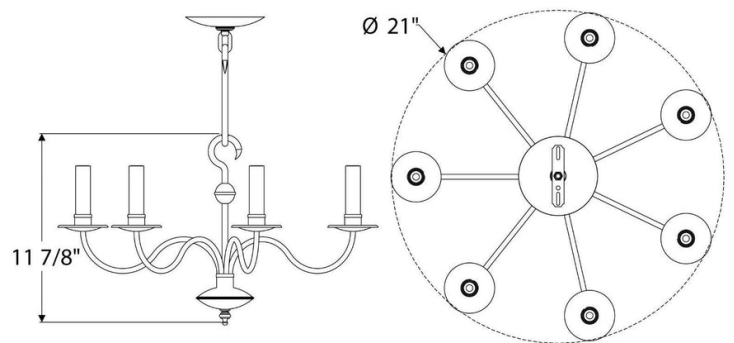

**FRENCH SINGLE TIER CHANDELIER
SMALL**

SCOFIELD LIGHTING COLLECTION

An seven light chandelier in aged tin with gentle s curving arms. Both airy and beautifully proportioned, the French chandelier reads true to many types and sizes of homes. Early 19th century. Designed and manufactured by Scofield Lighting.

DIMENSIONS

Minimum height: 19"
Overall: 21" diameter
Height to loop: 11-7/8"
Canopy: 1" h. x 5" diameter

APPLICATION

UL listed for use in dry or damp environments.

LAMPING

7 Candelabra sockets
B10 Candelabra torpedo bulb recommended

OPTIONS

Download our Finish Guide to view standard product options
Custom heights available.
Contact us to learn more about customization options.

AVAILABLE FINISHES

$2895 Aged Tin