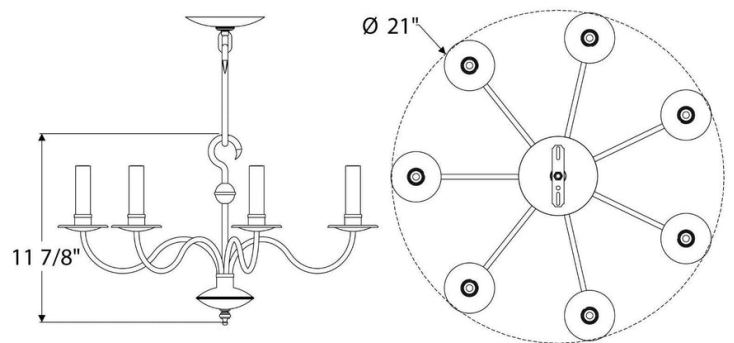

**FRENCH SINGLE TIER CHANDELIER
SMALL**

SCOFIELD LIGHTING COLLECTION

An seven light chandelier in aged tin with gentle s curving arms. Both airy and beautifully proportioned, the French chandelier reads true to many types and sizes of homes. Early 19th century. Designed and manufactured by Scofield Lighting.

DIMENSIONS

Minimum height: 19"
Overall: 21" diameter
Height to loop: 11-7/8"
Canopy: 1" h. x 5" diameter

APPLICATION

UL listed for use in dry or damp environments.

LAMPING

7 Candelabra sockets

OPTIONS

Download our Finish Guide to view standard product options
Custom heights available.
Contact us to learn more about customization options.

AVAILABLE FINISHES

$2895 Aged Tin