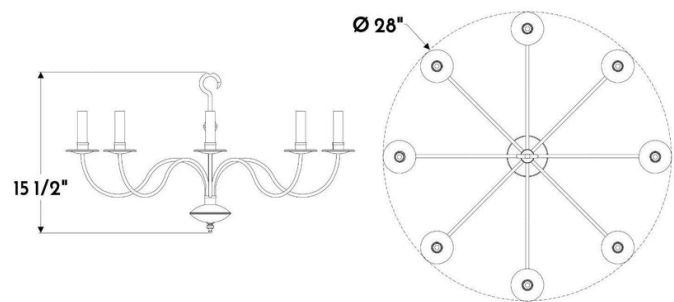

**FRENCH SINGLE TIER CHANDELIER
MEDIUM**

SCOFIELD LIGHTING COLLECTION

An eight light chandelier in aged tin with gentle s curving arms. Both airy and beautifully proportioned, the French chandelier reads true to many types and sizes of homes. Early 19th century. Designed and manufactured by Scofield Lighting.

DIMENSIONS

Minimum height: 22-1/2"
Overall: 28" diameter
Height to loop: 15-1/2"
Canopy: 1" h. x 5" diameter

APPLICATION

UL listed for use in dry or damp environments.

LAMPING

8 Candelabra sockets
B10 Candelabra torpedo bulb recommended

OPTIONS

Download our Finish Guide to view standard product options
Custom heights available.
Contact us to learn more about customization options.

AVAILABLE FINISHES

$3210 Aged Tin