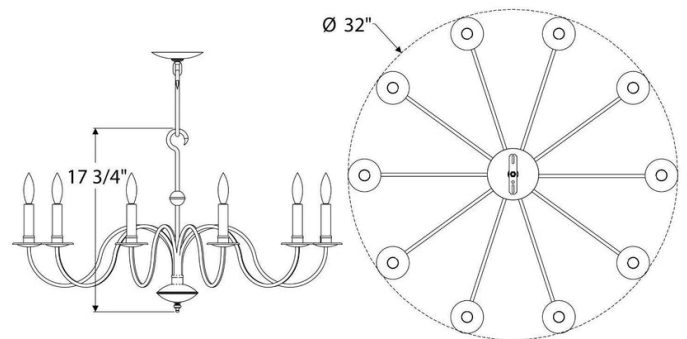

**FRENCH SINGLE TIER CHANDELIER
LARGE**

SCOFIELD LIGHTING COLLECTION

A ten light chandelier in aged tin with gentle s curving arms. Both airy and beautifully proportioned, the French chandelier reads true to many types and sizes of homes. Early 19th century. Designed and manufactured by Scofield Lighting.

DIMENSIONS

Minimum height: 24-3/4"
Overall: 32" diameter
Height to loop: 17-3/4"
Canopy: 1" h. x 5" diameter

APPLICATION

UL listed for use in dry or damp environments.

LAMPING

10 Candelabra sockets
B10 Candelabra torpedo bulb recommended

OPTIONS

Download our Finish Guide to view standard product options.
Custom heights available.
Contact us to learn more about customization options.

AVAILABLE FINISHES

$3650 Aged Tin